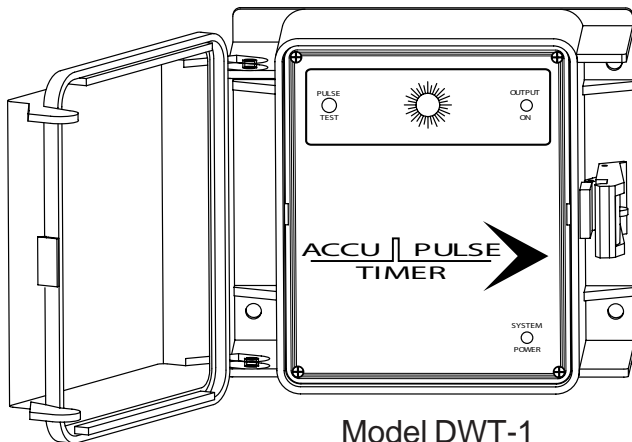

Model DWT-1

Key Features

- NEMA 4X Type Enclosure
- Simple to Operate
- Precise Electronic Timing
- LED Indicator Lights
- Pre-Wired Configuration
- Timer Test Switch
- Front Panel Settings
- Optional Accumulator
- 2 Year Warranty

Application

DWT timers provide accurate proportional control of relay outputs. Precise digital timer(s) are activated from an external dry contact switch device, such as a contacting head water meter.

Single or dual timer configurations are available. Front panel timer settings and a test switch provide easy set-up and operation. An optional accumulator circuit allows the timer to count up to 256 contacts before starting the time cycle.