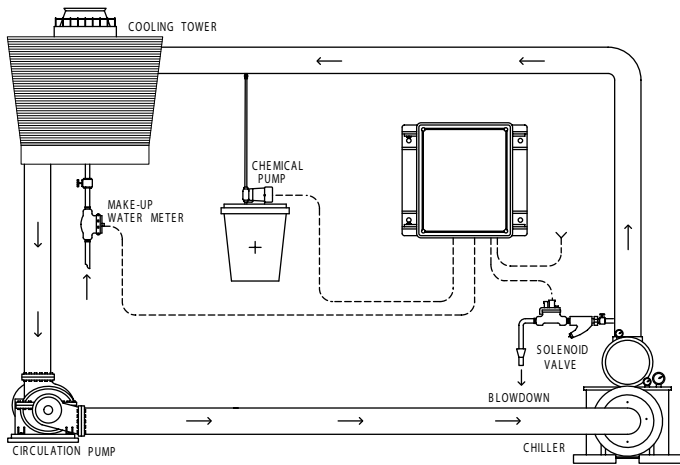

Options

Your unit may be supplied with one or more options. Option codes will be shown at the end of model number. Example: DWT-1F.

- **A** 0-10 minute scale (DWT-1)
- **B** 0-10 minute scales (DWT-2)
- **C** 0-10 minute, 0-150 second time scale (DWT-2)
- **D** Other Time Scale - See price List
- **E** Extra Female Output Cord
- **F** Accumulator for DWT-1 or DWT-2
- **G** Dual Accumulators for DWT-2
- **H** Sequential Operation - DWT-2
- **I** Two water meter inputs for separate timer operation (DWT-2 only)
- **J** For 115 VAC Pulse Activator
- **K** N.O./N.O. contacts
- **L** Conduit Connections
- **M** 220 VAC service
- **W-1** 25 Amp Power Relays includes lower enclosure
- **W-2** Dual 25 Amp Power Relays (DWT-2) includes lower enclosure
- **X** HOA Switch for Relays

NOTE: Units with W options are not prewired.

Typical Installation