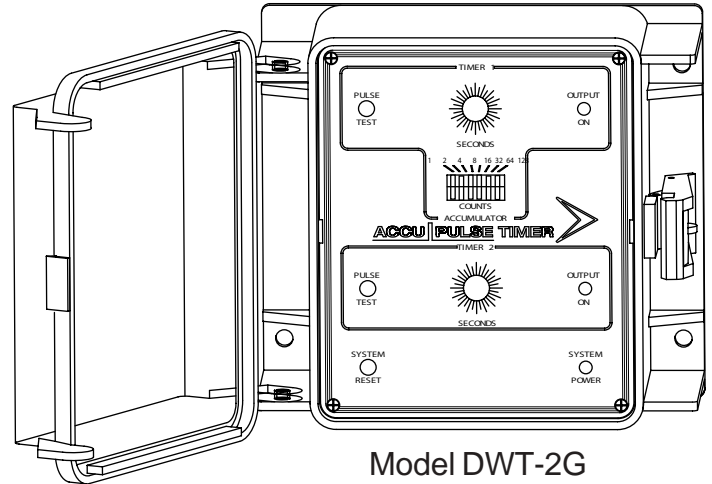

Model DWT

*Water Meter Actuated
Single and Dual Timers*

Model DWT-2G